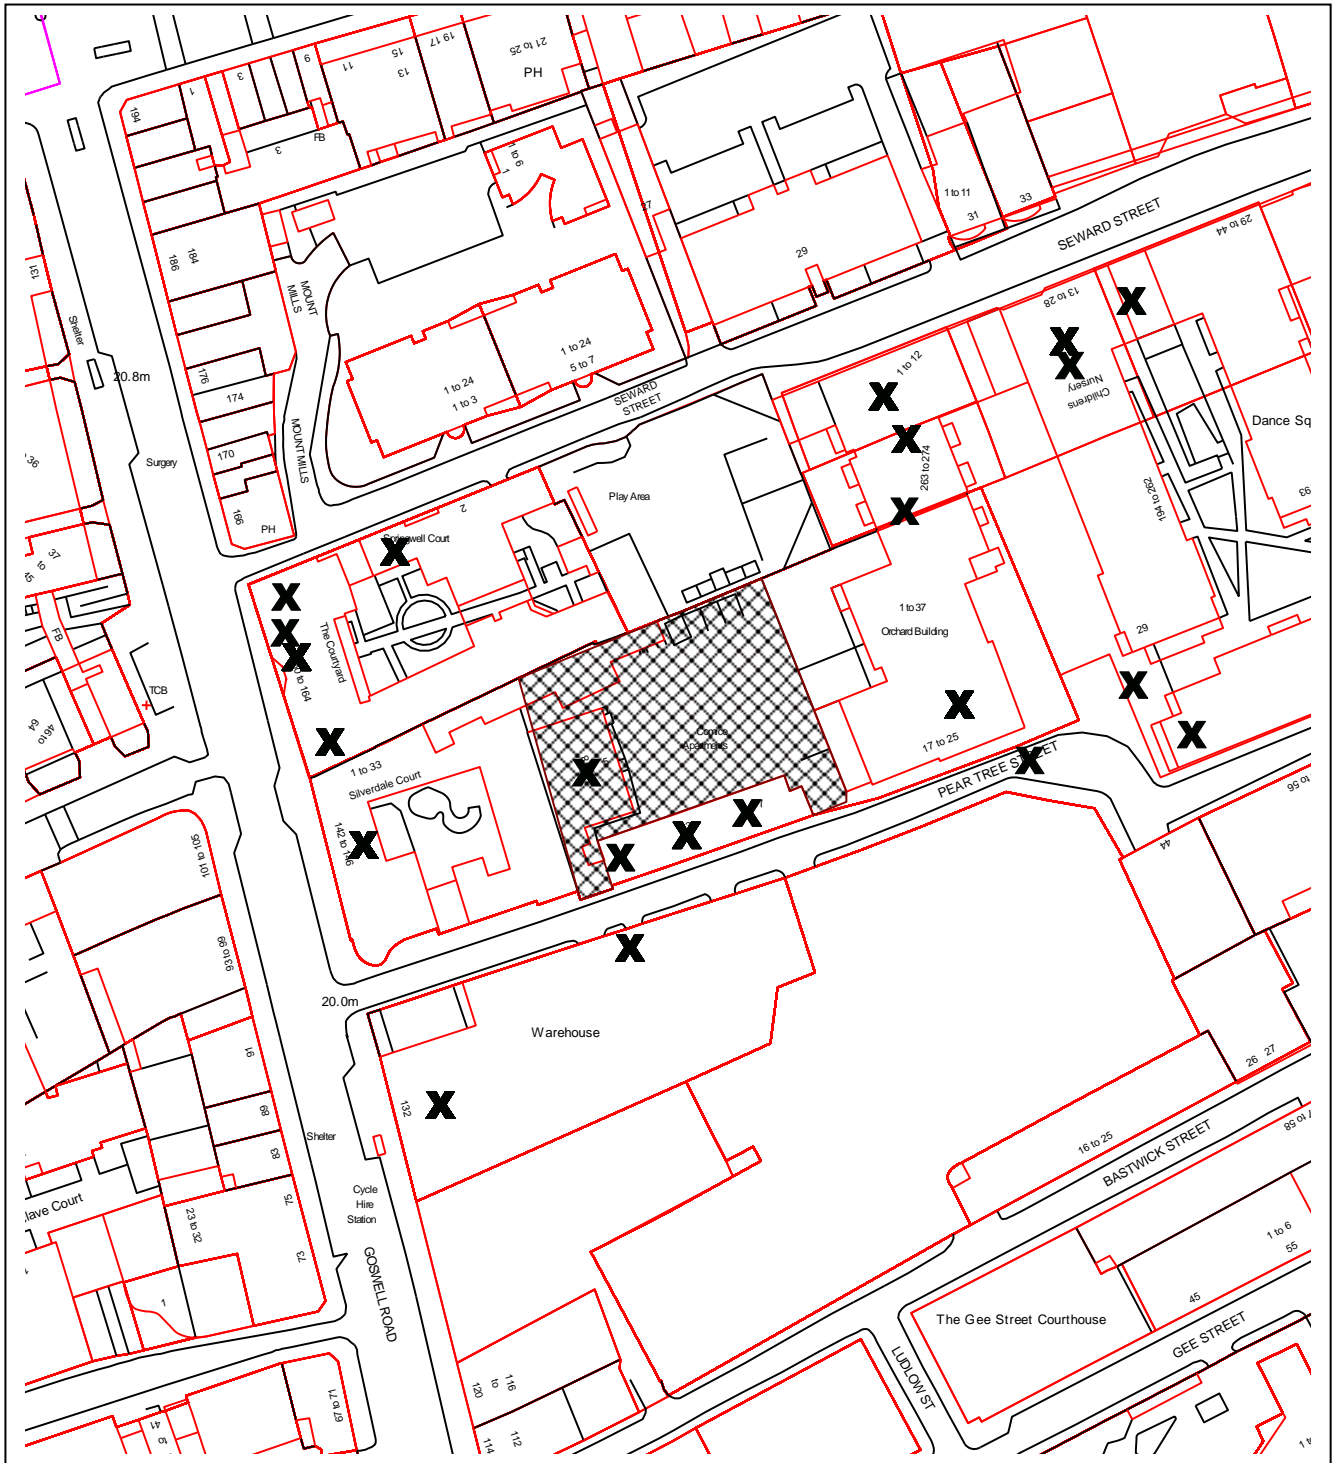

# Islington SE GIS Print Template

This material has been reproduced from Ordnance Survey digital map data with the permission of the controller of Her Majesty's Stationery Office, © Crown Copyright.  
P2015/4725/FUL